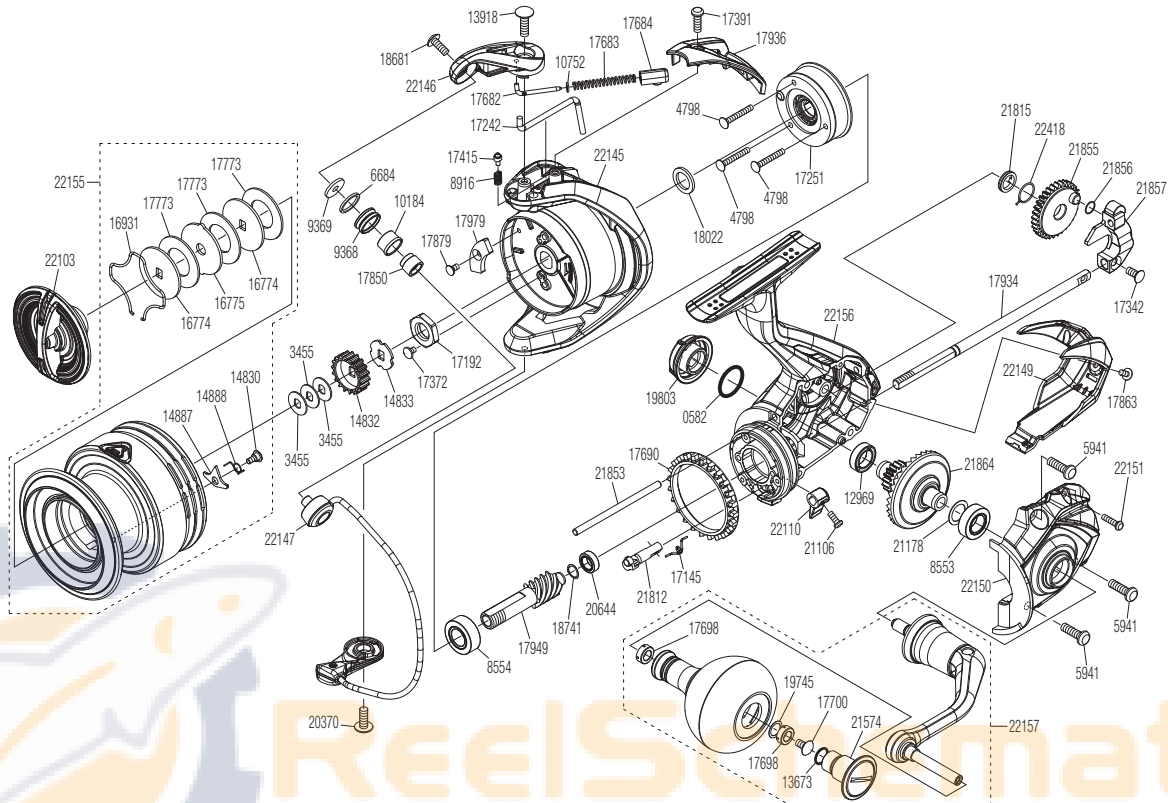

## SAHARA

## SH-C5000XG

Please note that the number of adjusting washers may not always be the same as shown in the exploded views.  
Please note that your actions take full responsibility when you take it apart.

(51SF57CH49X)

Part No.	Description	Part No.	Description	Part No.	Description
RD 0582	O Ring	RD17372	Screw	RD21815	Bushing
RD 3455	Spool Washer	RD17391	Screw	RD21853	Oscillating Guide
RD 4798	Screw	RD17415	Click Pin	RD21855	Oscillating Gear
RD 5941	Screw	RD17682	Bail Spring Guide A	RD21856	O Ring
RD 6684	Spacer	RD17683	Bail Spring	RD21857	Oscillating Slider
RD 8553	Ball Bearing	RD17684	Bail Spring Guide B	RD21864	Drive Gear
RD 8554	Ball Bearing	RD17690	Friction Ring	RD22103	Drag Knob Assembly
RD 8916	Click Spring	RD17698	Bushing	RD22110	Anti Reverse Lever
RD 9368	Line Roller	RD17700	Screw	RD22145	Rotor
RD 9369	Washer	RD17773	Drag Washer	RD22146	Bail Arm
RD10184	Bushing	RD17850	Collar	RD22147	Bail Assembly
RD10752	Bail Spring Guide A Collar	RD17863	Screw	RD22149	Rear Protector
RD12969	Ball Bearing	RD17879	Screw	RD22150	Side Cover
RD13673	O Ring	RD17934	Main Shaft	RD22151	Screw
RD13918	Screw	RD17936	Bail Spring Cover	RD22155	Spool Assembly
RD14830	Screw	RD17949	Pinion Gear	RD22156	Body Assembly
RD14832	Spool Support A	RD17979	Counter Weight	RD22157	Handle Assembly
RD14833	Spool Support B	RD18022	Washer	RD22418	Bushing Spring
RD14887	Drag Click	RD18681	Screw		
RD14888	Drag Click Spring	RD18741	Washer		
RD16774	Key Washer	RD19745	Washer		
RD16775	Eared Washer	RD19803	Handle Screw Cap		
RD16931	Retainer	RD20370	Screw		
RD17145	Anti Reverse Cam Spring	RD20644	Ball Bearing		
RD17192	Rotor Nut	RD21106	Screw		
RD17242	Bail Trip Lever	RD21178	Washer		
RD17251	Roller Clutch Assembly	RD21574	Handle Knob Seal		
RD17342	Screw	RD21812	Anti Reverse Cam		